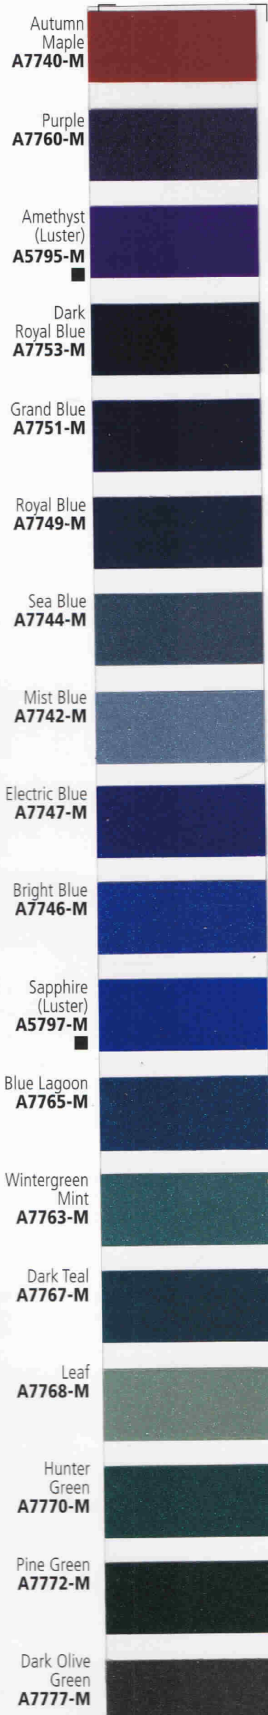

METALLIC SERIES

Metallic

High-gloss, premium quality metallic cast film, now available in 36 colors with vinyl to the edge.

DURABILITY
CONFORMABILITY
PRINTABILITY
ADHESIVE
GLOSS
TYPE

5- to 7-year rivets, compound curves
CAS, thermal transfer
permanent solvent
90
cast vinyl

EZ

Indicates that color is also available with Easy Apply™ technology. Please visit www.averygraphics.com for more information.

Ultra Metallic

Brilliant metallic cast vinyl film in 10 colors, now with vinyl to the edge.

DURABILITY
CONFORMABILITY
PRINTABILITY
ADHESIVE
GLOSS
TYPE

5-year flat, simple curves
CAS, thermal transfer
permanent pigmented
90
cast vinyl

Shade-Shifter™

Premium quality, iridescent, 5-year durable cast film in 6 color combinations that change color as viewing angle shifts.

DURABILITY
CONFORMABILITY
PRINTABILITY
ADHESIVE
GLOSS
TYPE

5-year flat, compound curves
CAS, thermal transfer
permanent pigmented
90
cast vinyl